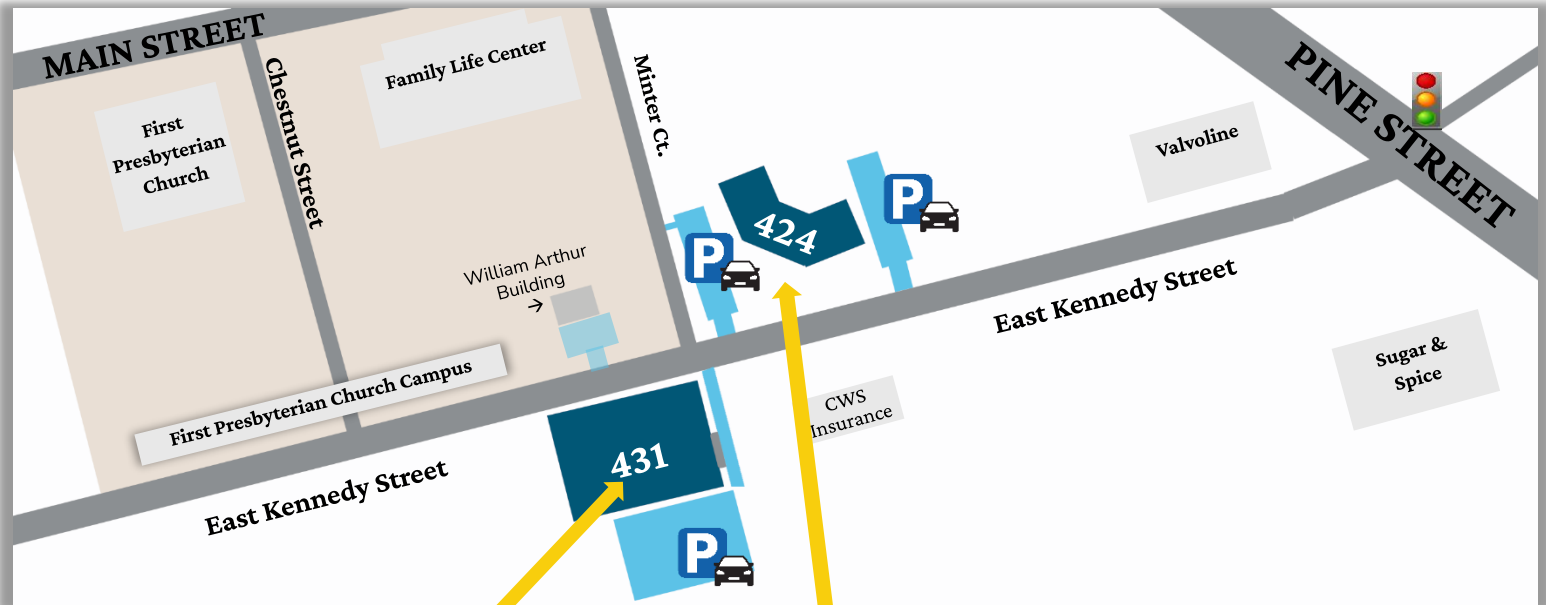

## Campus Map

The Spartanburg County Foundation is located in the heart of downtown Spartanburg, SC. Our campus includes two buildings, our Administrative Building at 424 E. Kennedy Street, and our Center for Philanthropy at 431 E. Kennedy Street. Meetings and events are held at both buildings.